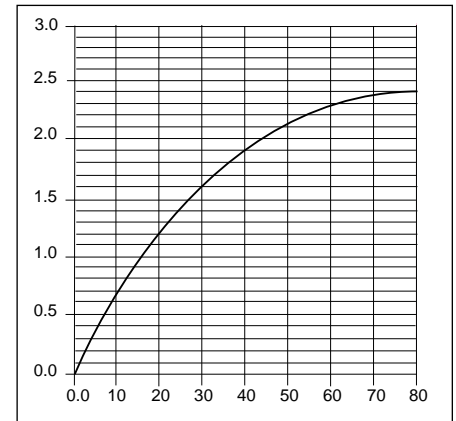

FLOWRATE (GPM)

LINE PRESSURE P.S.I. GAUGE